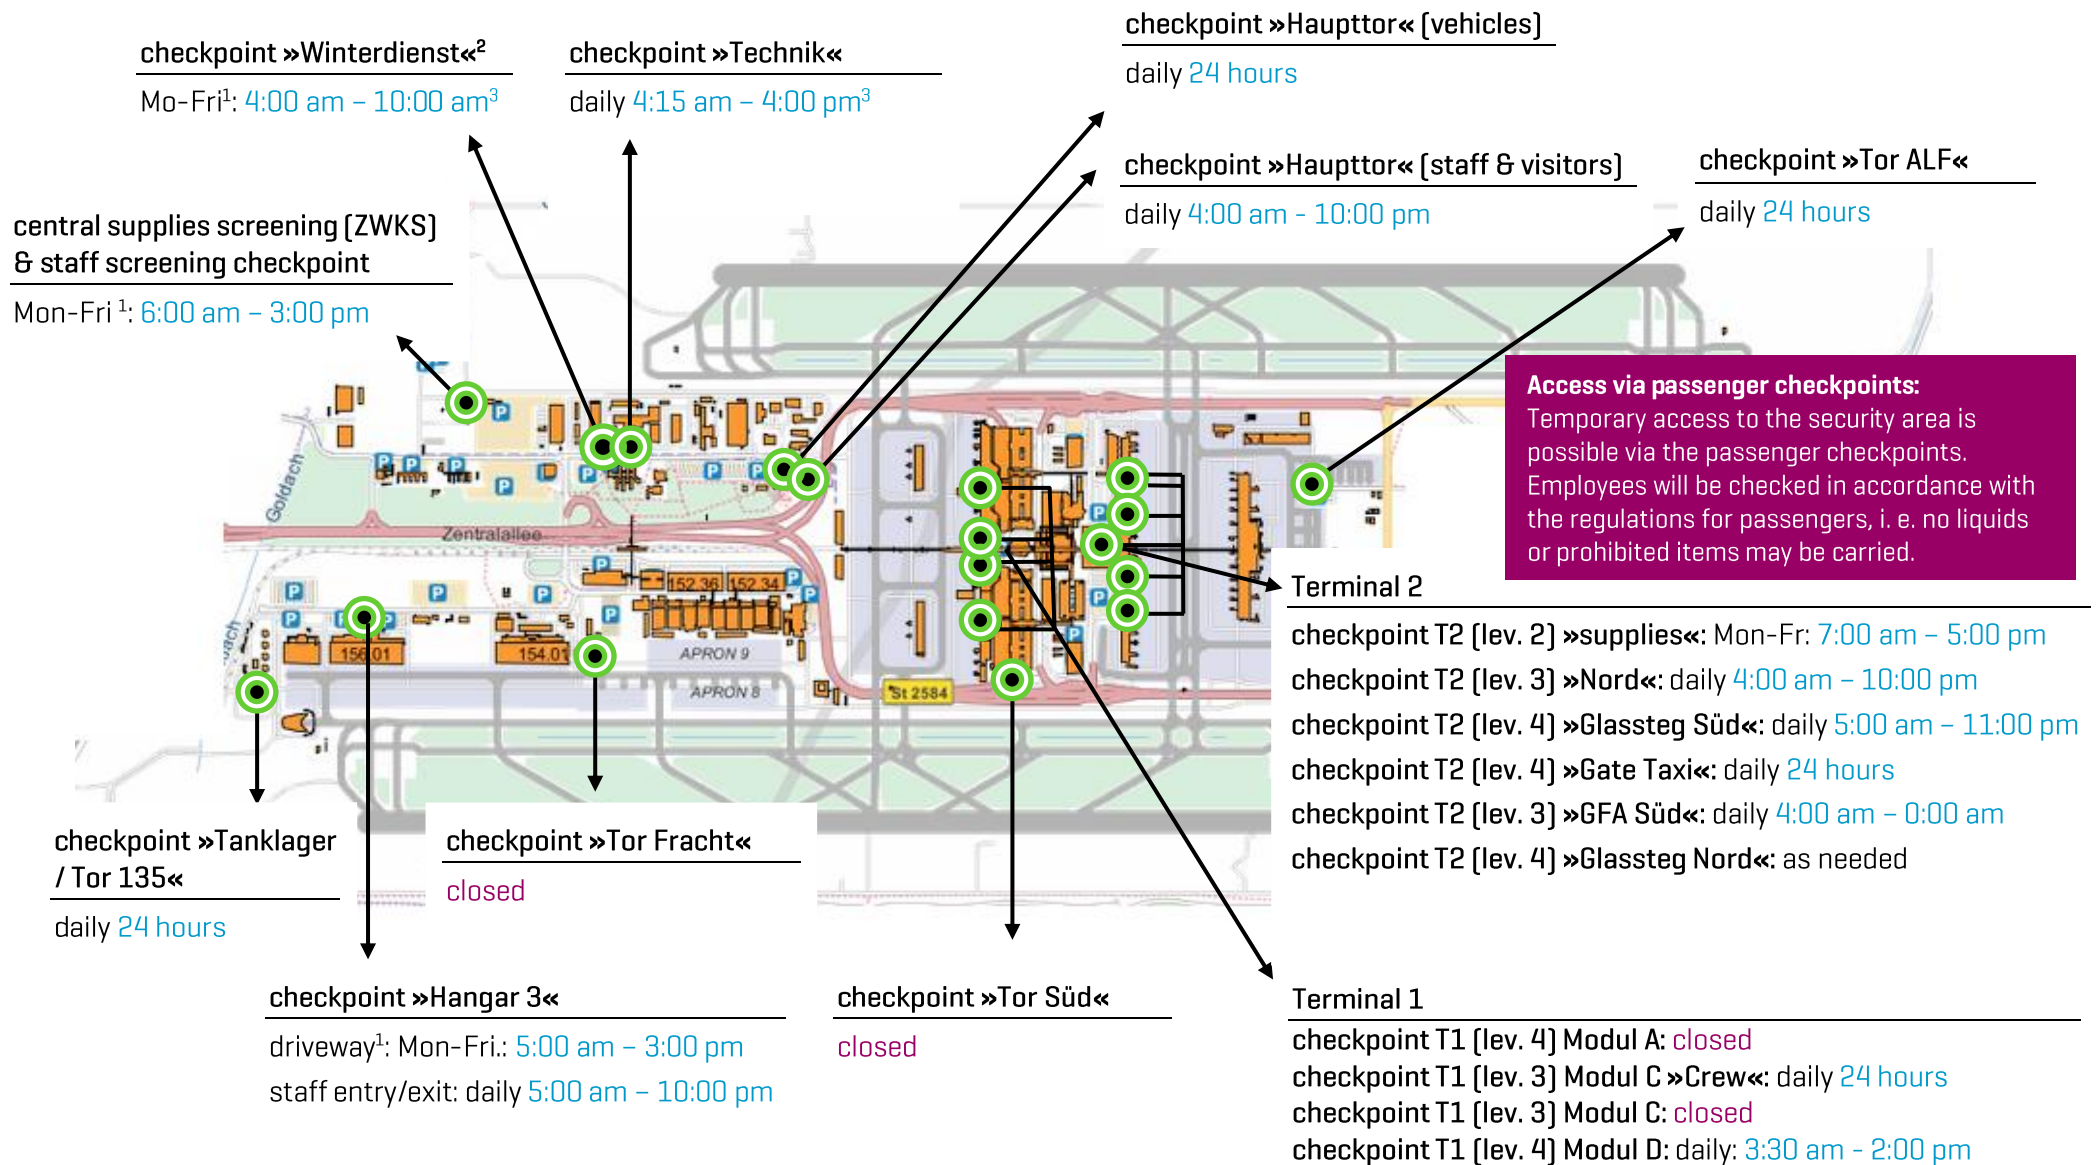

Location and current opening hours of staff screening checkpoints

¹closed on public holidays / ²seasonal opening hours / ³outside of the opening hours: Request mobile control unit via tel. 90575